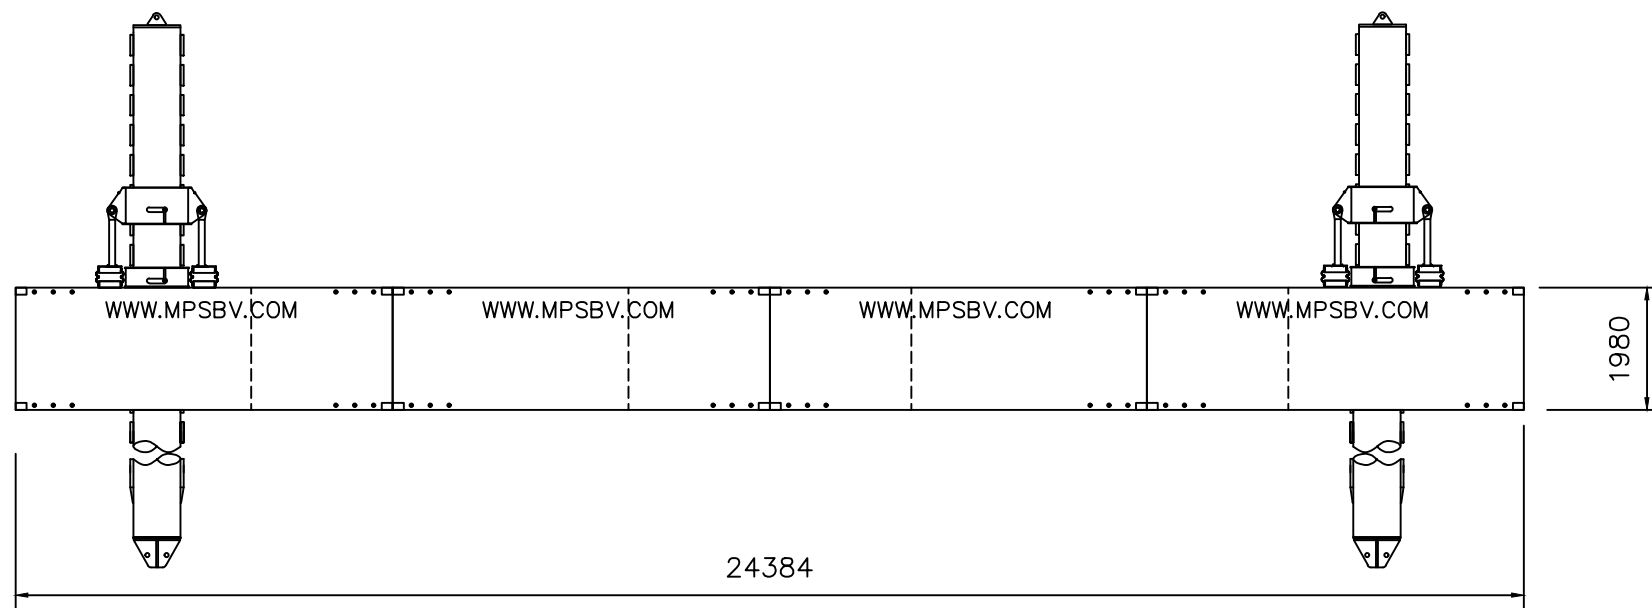

REV:	DATE:	DRWN:	CHKD:	APPRVD:	REMARK:

Assembly consists:

- MPS container type 20' : 4 pcs
- MPS container type 20'SP : 4 pcs
- MPS container type 40' : 4 pcs

 MODULAR PONTOON SYSTEMS BV Veerdam 1, 5308 JH, Aalst (Gld) Holland Tel: +31(0)418-678086, Email: info@mps bv.com		NAME: dim 24.38 x 9.75 x 1.98 m		Projection: 		Sheet: 1 of 1	
SCALE:		DATE: 01-08-2019		DRAW.NR.:		Rev.:	
CHECKED BY:		ORDER NO.:		DRAWN BY: TTH		DRAW.FORMAT	
COPYRIGHT RESERVED ACC. LAW.							