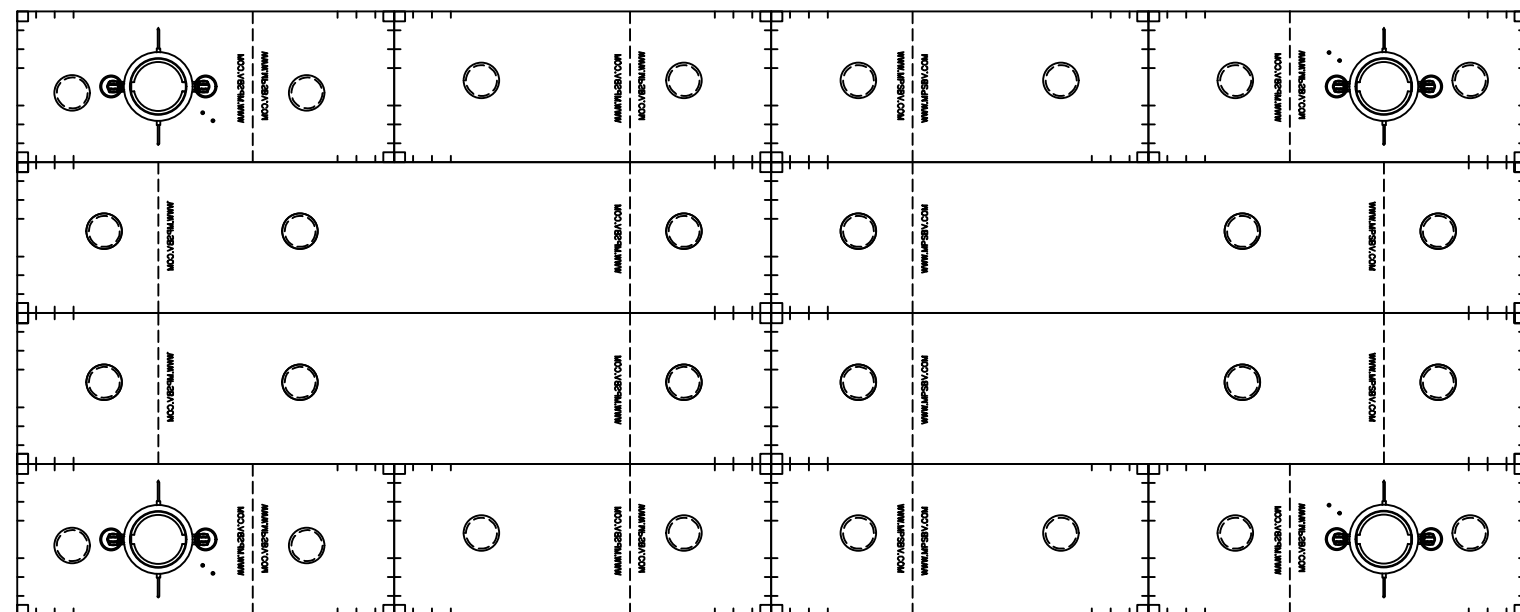

REV:	DATE:	DRWN:	CHKD:	APPRVD:	REMARK:

Assembly consists:

- MPS container type 20' : 4 pcs
- MPS container type 20'SP : 4 pcs
- MPS container type 40' : 4 pcs

 MODULAR PONTOON SYSTEMS BV Veerdam 1, 5308 JH, Aalst (Gld) Holland Tel: +31(0)418-678086, Email: info@mps bv.com		NAME: dim 24.38 x 9.75 x 1.98 m		Projection: 		Sheet: 1 of 1	
SCALE:		DATE: 01-08-2019		DRAW.NR.:		Rev.:	
CHECKED BY:		ORDER NO.:		DRAWN BY: TTH		DRAW.FORMAT	
COPYRIGHT RESERVED ACC. LAW.							