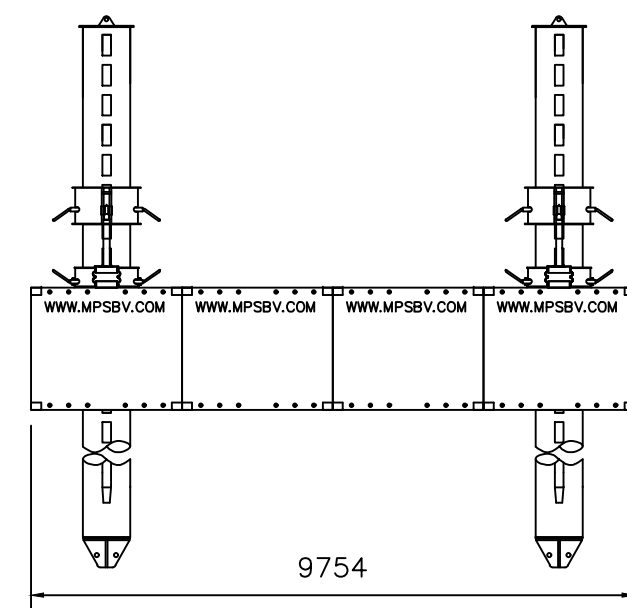

REV:	DATE:	DRWN:	CHKD:	APPRVD:	REMARK:

Assembly consists:

- MPS container type 20' : 4 pcs
- MPS container type 20'SP : 4 pcs
- MPS container type 40' : 4 pcs

 MODULAR PONTOON SYSTEMS BV Veerdam 1, 5308 JH, Aalst (Gld) Holland Tel: +31(0)418-678086, Email: info@mps bv.com		NAME: dim 24.38 x 9.75 x 1.98 m		Projection: 		Sheet: 1 of 1	
SCALE:		DATE: 01-08-2019		DRAW.NR.:		Rev.:	
CHECKED BY:		ORDER NO.:		DRAWN BY: TTH		DRAW.FORMAT	
COPYRIGHT RESERVED ACC. LAW.							