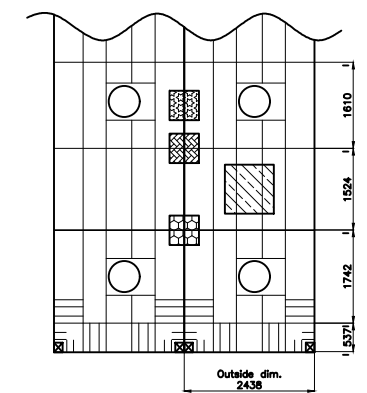

REV:	DATE:	DRWN:	CHKD:	APPRVD:	REMARK:

Assembly consists:

- MPS container type 20' : 4 pcs
- MPS container type 20'SP : 4 pcs
- MPS container type 40' : 4 pcs

 MODULAR PONTOON SYSTEMS BV Veerdam 1, 5308 JH, Aalst (Gld) Holland Tel: +31(0)418-678086, Email: info@mps bv.com		NAME: dim 24.38 x 9.75 x 1.98 m		Projection: 		Sheet: 1 of 1	
SCALE:		DATE: 01-08-2019		DRAW.NR.:		Rev.:	
CHECKED BY:		ORDER NO.:		DRAWN BY: TTH		DRAW.FORMAT	
COPYRIGHT RESERVED ACC. LAW.							