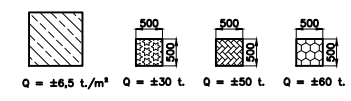

REV:	DATE:	DRWN:	CHKD:	APPRVD:	REMARK:

Assembly consists:

- MPS container type 20' : 4 pcs
- MPS container type 20'SP : 4 pcs
- MPS container type 40' : 4 pcs

 MODULAR PONTOON SYSTEMS BV Veerdam 1, 5308 JH, Aalst (Gld) Holland Tel: +31(0)418-678086, Email: info@mps bv.com		NAME: dim 24.38 x 9.75 x 1.98 m		Projection: 		Sheet: 1 of 1	
SCALE:		DATE: 01-08-2019		DRAW.NR.:		Rev.:	
CHECKED BY:		ORDER NO.:		DRAWN BY: TTH		DRAW.FORMAT	
COPYRIGHT RESERVED ACC. LAW.							